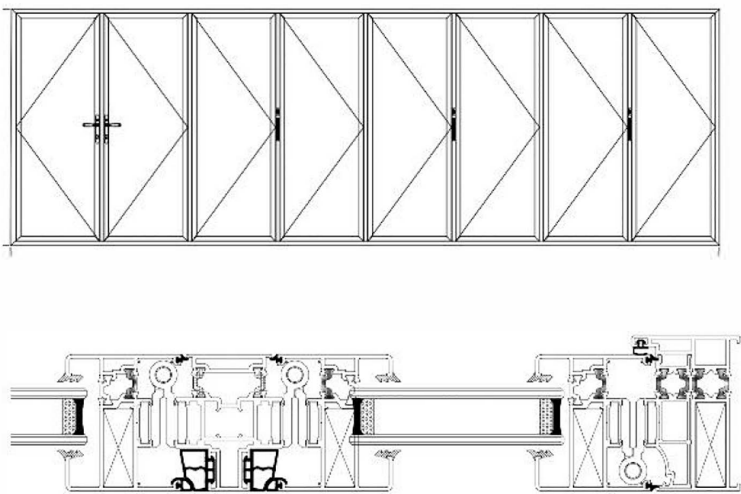

The 8510 SERIES provides superior thermal and structural performance using a 2mm thick thermal-break aluminum profile. The 8510 Series is perfect for areas with large openings, creating seamless transition between your indoor and outdoor space.

Compared to similar bi-fold door systems available on the market, the 8510 Series has superior quality, great value, and faster lead time.

8510 SERIES Bi-fold Door System

8510 Series offers exceptional performance without losing any aesthetic or function. Featuring a bottom rolling system, it eliminates pressure on the overhead beam.

- Large In-Stock Inventory
 - Bottom Rolling System
 - 6-1/2" Sightline & 2 1/4" Rails
 - Completely Concealed and Adjustable Hinges
 - Compensating Channels & Adjustable Spacers
 - Stainless Steel Hardware
 - Thermally Break 37mm (1 7/16") Thick Insulating Glass
 - 68mm (2 11/16") system depth ease of application
-
- 15 Standard Configurations
 - Stock Height: 6'8, 7'0, 8'0
 - Stock Fold: Outward
 - Stock Sill: Optimized Weather Performance Raised Sill
 - Finish: Interpon AkzoNobel Black or White

Made-to-order Options

Made-To-Order Options

- Maximum frame height: 12 Feet
 - Maximum panel width: Up to 48 inches
 - Maximum panel weight: 200 lb
 - Maximum connected panels: Limitless
 - Panel Folding Direction: Inward or Outward
 - Sill Options: Flush or Raised
 - Standard Finishes: Black, Bronze Anodized, Satin Anodized, Black or White Powder Coated with 90% gloss.
- Custom RAL colors also available