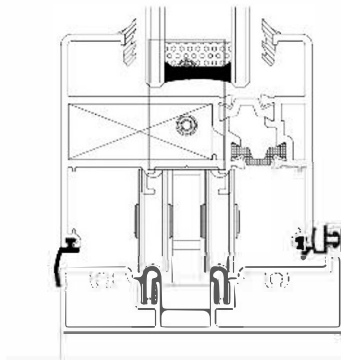

- Large In-Stock Inventory
 - Bottom Rolling System
 - 6-1/2" Sightline & 2 1/4" Rails
 - Completely Concealed and Adjustable Hinges
 - Compensating Channels & Adjustable Spacers
 - Stainless Steel Hardware
 - Thermally Break 37mm (1 7/16") Thick Insulating Glass
 - 68mm (2 11/16") system depth ease of application
-
- 15 Standard Configurations
 - Stock Height: 6'8, 7'0, 8'0
 - Stock Fold: Outward
 - Stock Sill: Optimized Weather Performance Raised Sill
 - Finish: Interpon AkzoNobel Black or White

Made-to-order Options

Made-To-Order Options

- Maximum frame height: 12 Feet
 - Maximum panel width: Up to 48 inches
 - Maximum panel weight: 200 lb
 - Maximum connected panels: Limitless
 - Panel Folding Direction: Inward or Outward
 - Sill Options: Flush or Raised
 - Standard Finishes: Black, Bronze Anodized, Satin Anodized, Black or White Powder Coated with 90% gloss.
- Custom RAL colors also available